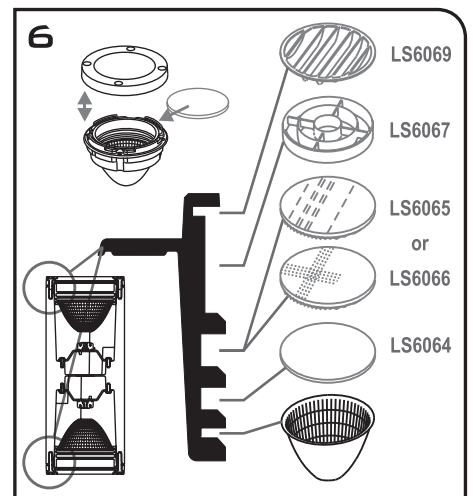

IMPORTANT INSTRUCTIONS

For Installation LS471

Lumascap Lighting Industries Pty Ltd
 38-44 Enterprise Street, Cleveland, QLD 4163, Australia
 PO Box 1875, Cleveland D.C., QLD 4163, Australia
 T 07 3286 2299
 F 07 3286 6599
 E sales@lumascap.com.au
 W www.lumascap.com.au