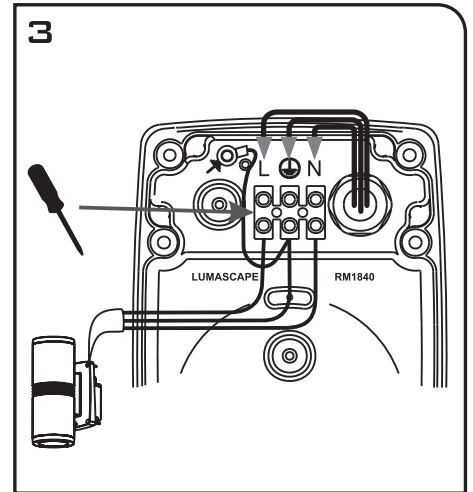

IMPORTANT INSTRUCTIONS

For Installation LS471

Lumascap Lighting Industries Pty Ltd
 38-44 Enterprise Street, Cleveland, QLD 4163, Australia
 PO Box 1875, Cleveland D.C., QLD 4163, Australia
 T 07 3286 2299
 F 07 3286 6599
 E sales@lumascap.com.au
 W www.lumascap.com.au