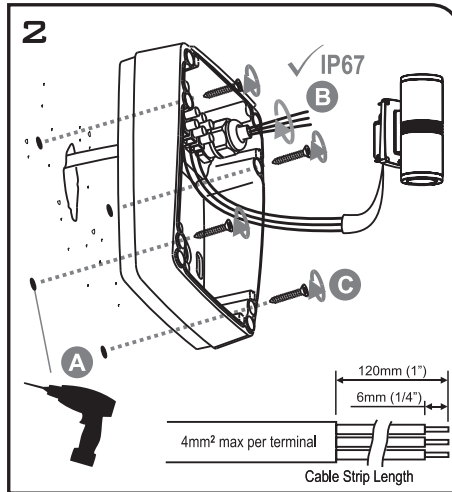

IMPORTANT INSTRUCTIONS

For Installation LS471

Lumascap Lighting Industries Pty Ltd
 38-44 Enterprise Street, Cleveland, QLD 4163, Australia
 PO Box 1875, Cleveland D.C., QLD 4163, Australia
 T 07 3286 2299
 F 07 3286 6599
 E sales@lumascap.com.au
 W www.lumascap.com.au