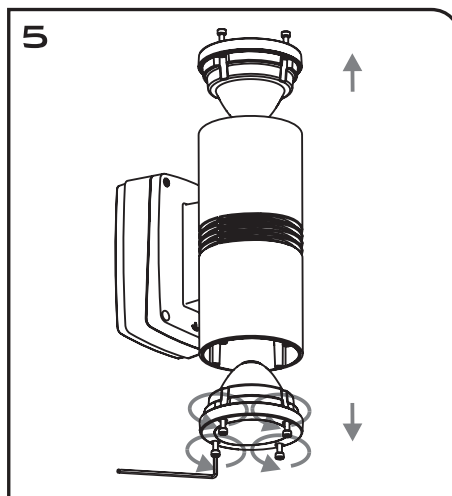

IMPORTANT INSTRUCTIONS

For Installation LS471

Lumascap Lighting Industries Pty Ltd
 38-44 Enterprise Street, Cleveland, QLD 4163, Australia
 PO Box 1875, Cleveland D.C., QLD 4163, Australia
 T 07 3286 2299
 F 07 3286 6599
 E sales@lumascap.com.au
 W www.lumascap.com.au