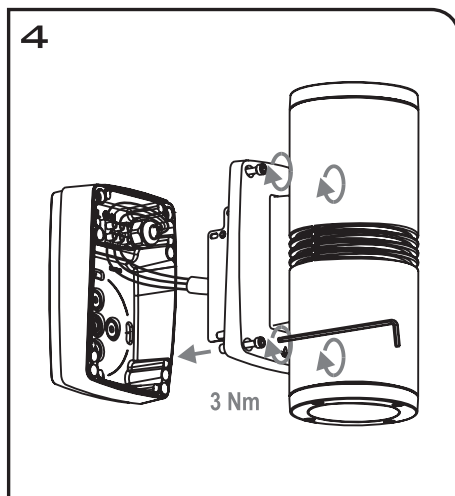

IMPORTANT INSTRUCTIONS

For Installation LS471

Lumascap Lighting Industries Pty Ltd
 38-44 Enterprise Street, Cleveland, QLD 4163, Australia
 PO Box 1875, Cleveland D.C., QLD 4163, Australia
 T 07 3286 2299
 F 07 3286 6599
 E sales@lumascap.com.au
 W www.lumascap.com.au