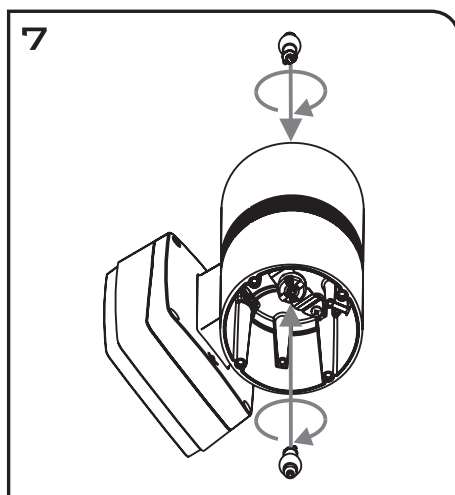

IMPORTANT INSTRUCTIONS

For Installation LS471

Lumascap Lighting Industries Pty Ltd
 38-44 Enterprise Street, Cleveland, QLD 4163, Australia
 PO Box 1875, Cleveland D.C., QLD 4163, Australia
 T 07 3286 2299
 F 07 3286 6599
 E sales@lumascap.com.au
 W www.lumascap.com.au