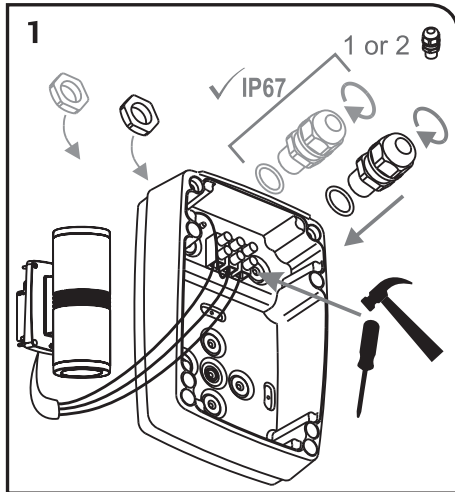

IMPORTANT INSTRUCTIONS

For Installation LS471

Lumascap Lighting Industries Pty Ltd
 38-44 Enterprise Street, Cleveland, QLD 4163, Australia
 PO Box 1875, Cleveland D.C., QLD 4163, Australia
 T 07 3286 2299
 F 07 3286 6599
 E sales@lumascap.com.au
 W www.lumascap.com.au