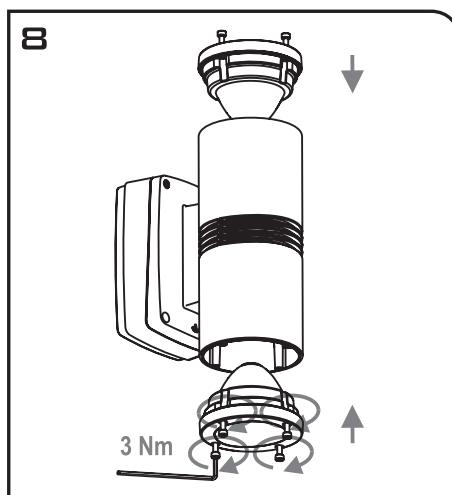

IMPORTANT INSTRUCTIONS

For Installation LS471

Lumascap Lighting Industries Pty Ltd
 38-44 Enterprise Street, Cleveland, QLD 4163, Australia
 PO Box 1875, Cleveland D.C., QLD 4163, Australia
 T 07 3286 2299
 F 07 3286 6599
 E sales@lumascap.com.au
 W www.lumascap.com.au