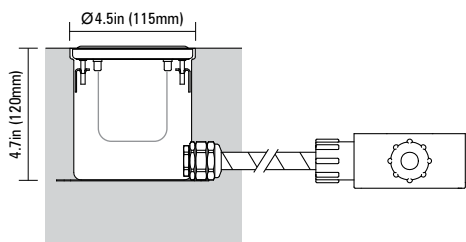

LS333AN Niche / Pre-Installation Blockout (Integral Transformer)
LS333ANI Niche / Pre-Installation Blockout (Integral Transformer)

2ft (0.6m) Armored Cable MC & Splice Box