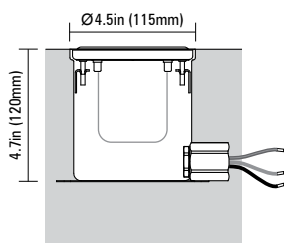

**Square Wall Cover**

- LS628-S**
- SS316: Polished
- LS628-SB**
- SS316: Brushed
- LS628-B**
- Brass: Polished
- LS628-C**
- Copper: Polished

**LS333A - Ingrade or Wall Mount (Remote Transformer)**

0.5in NPT adaptor **MicroAntiLeach™**  
c/w 6.5ft (2m) hook-up wire