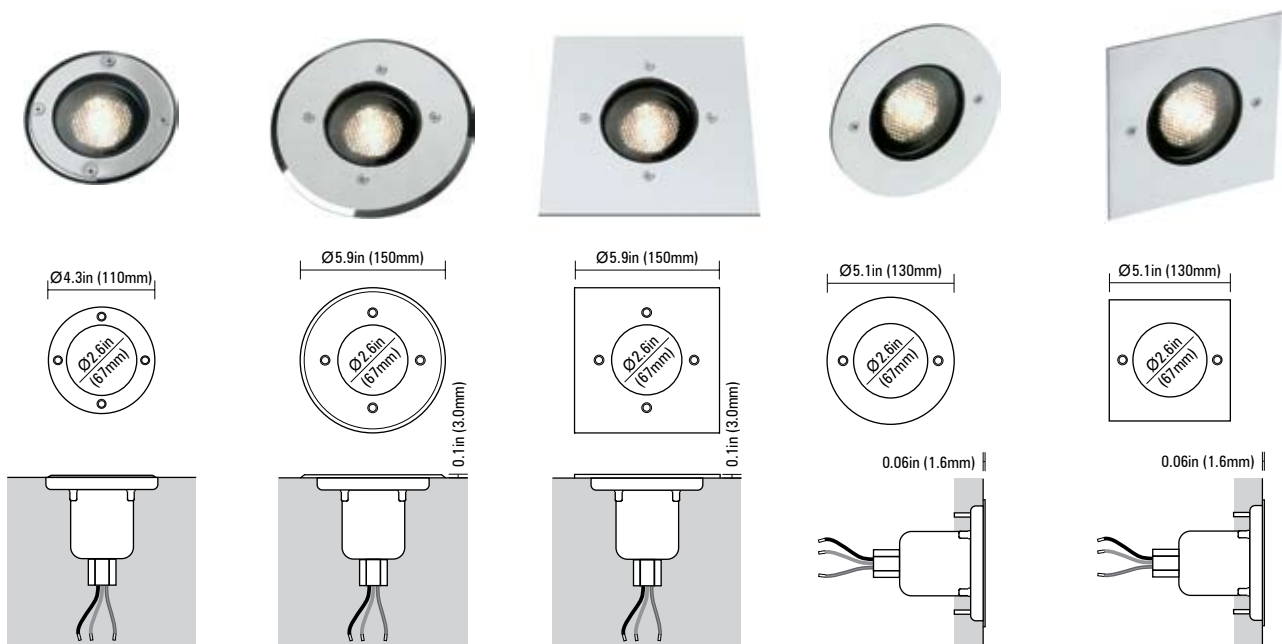

LS333 Round Flush Cover

Recessed Cover

- SS316: Polished
- Copper: Polished-CFP

Round Flush Cover

- SS316: Polished-BS
- SS316: Brushed-BSB
- Brass: Polished-BB
- Copper: Polished-BC

Square Flush Cover

- SS316: Polished-SS
- SS316: Brushed-SSB
- Brass: Polished-SB
- Copper: Polished-SC

Round Wall Cover

- **LS629-S**
- SS316: Polished
- **LS629-SB**
- SS316: Brushed
- **LS629-B**
- Brass: Polished
- **LS629-C**
- Copper: Polished

Square Wall Cover

- **LS628-S**
- SS316: Polished
- **LS628-SB**
- SS316: Brushed
- **LS628-B**
- Brass: Polished
- **LS628-C**
- Copper: Polished