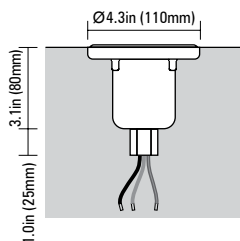

### Specifications

<b>Lamp source</b>	20W max MR16 (GU5.3)
<b>UL classification</b>	Suitable for wet locations
<b>IP rating</b>	IP68
<b>Construction</b>	316 marine grade stainless steel
<b>Installation types</b>	<b>LS333A</b> Direct burial, wallmount, ingrade <i>Remote transformer required - order separately</i> <b>LS333AN</b> Niche / concrete blockout (wallmount, ingrade) <i>Remote transformer required - order separately</i> <b>LS333ANI</b> Niche / concrete blockout (wallmount, ingrade) <i>Supplied with integral transformer</i>
<b>Static load rating</b>	4 070 lb (1 850kg)
<b>Impact rating</b>	IK7
<b>Standard inclusions</b>	Teflon coated cover screws <b>MicroAntiLeach™</b> cable entry Thermal cutout Internal glare control louver
<b>Ambient operating temperature</b>	32°F to 122°F (0°C to 40°C)
<b>Warranty</b>	10 year structural, 1 year electrical
<b>Accessories</b> <i>Order separately</i>	<b>LS629</b> Round wall cover <b>LS628</b> Square wall cover <b>LLLS</b> Linear spreader lens <b>LS643-R/G/B/Y</b> Dichroic color filters
<b>Photometrics</b>	Refer to <a href="http://www.lumascape.com">www.lumascape.com</a>

**Square Flush Cover**

- SS316: Polished-SS
- SS316: Brushed-SSB
- Brass: Polished-SB
- Copper: Polished-SC

**Round Wall Cover**

- LS629-S**
- SS316: Polished
- LS629-SB**
- SS316: Brushed
- LS629-B**
- Brass: Polished
- LS629-C**
- Copper: Polished

**Square Wall Cover**

- LS628-S**
- SS316: Polished
- LS628-SB**
- SS316: Brushed
- LS628-B**
- Brass: Polished
- LS628-C**
- Copper: Polished

**LS333A - Ingrade or Wall Mount (Remote Transformer)**

0.5in NPT adaptor **MicroAntiLeach™**  
c/w 6.5ft (2m) hook-up wire