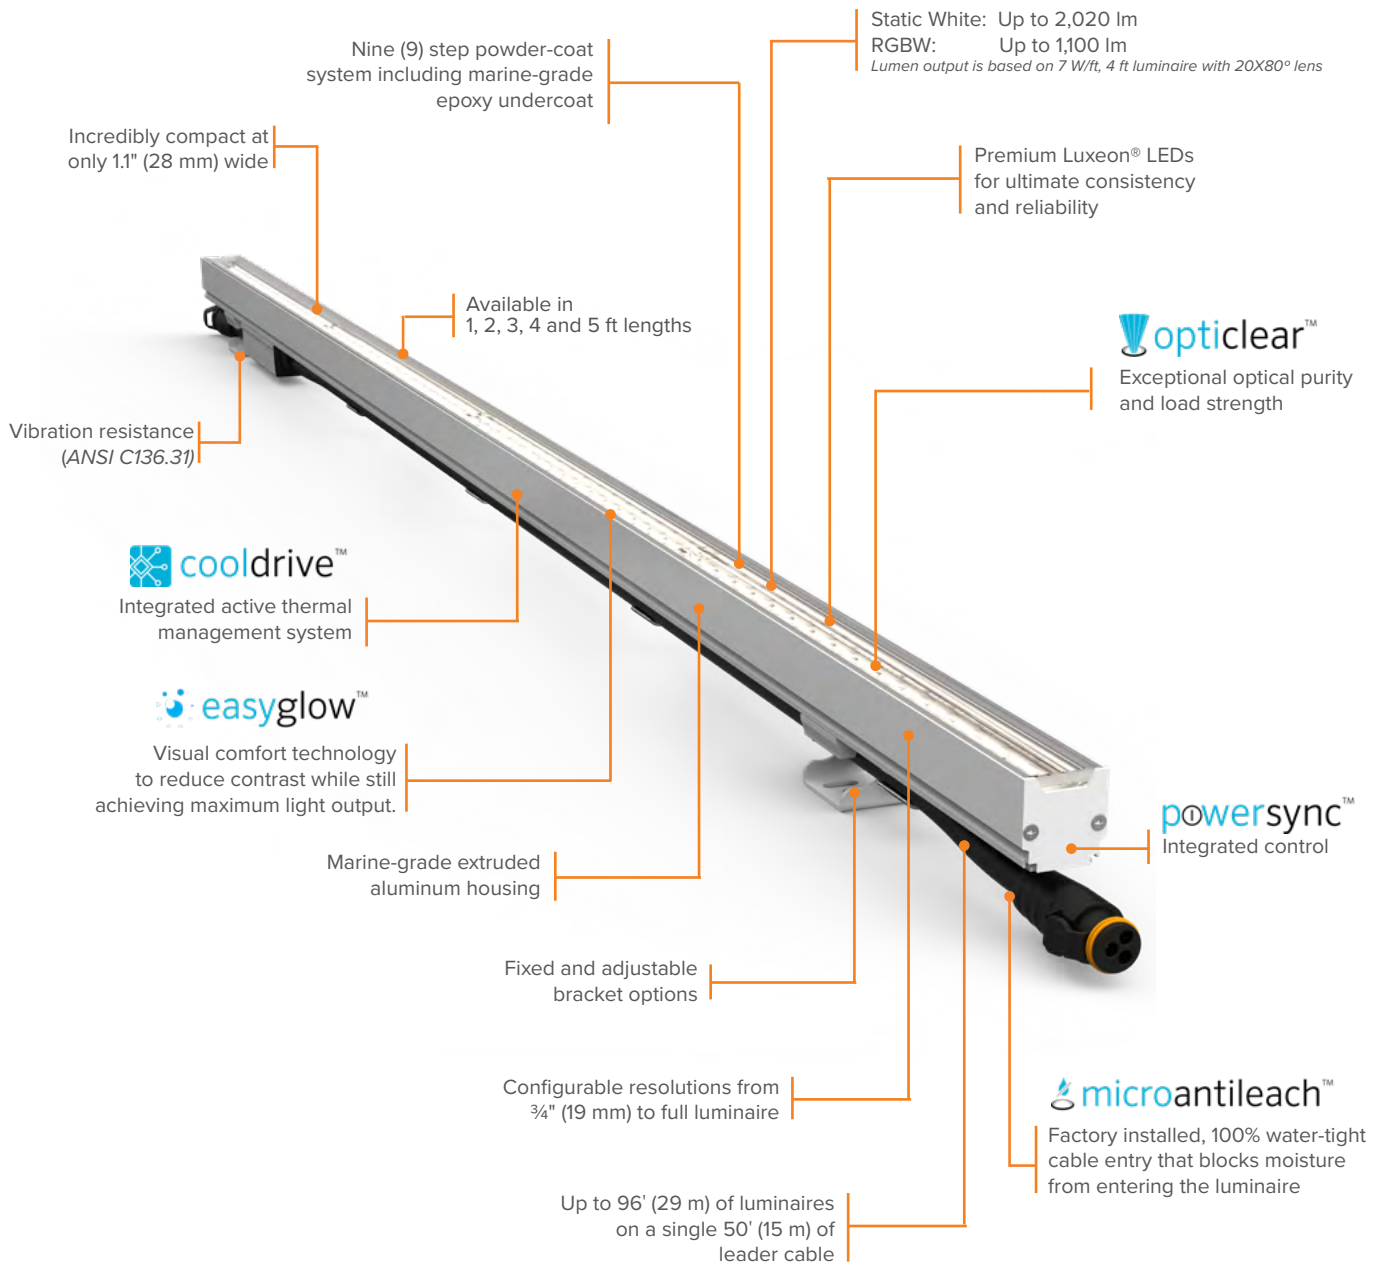

LINEALUX L1

A next generation compact, high-performance linear grazer that combines technology and performance in a stylish design

Available in RGBW, RGBA, Tunable White and a wide selection of white color temperatures.