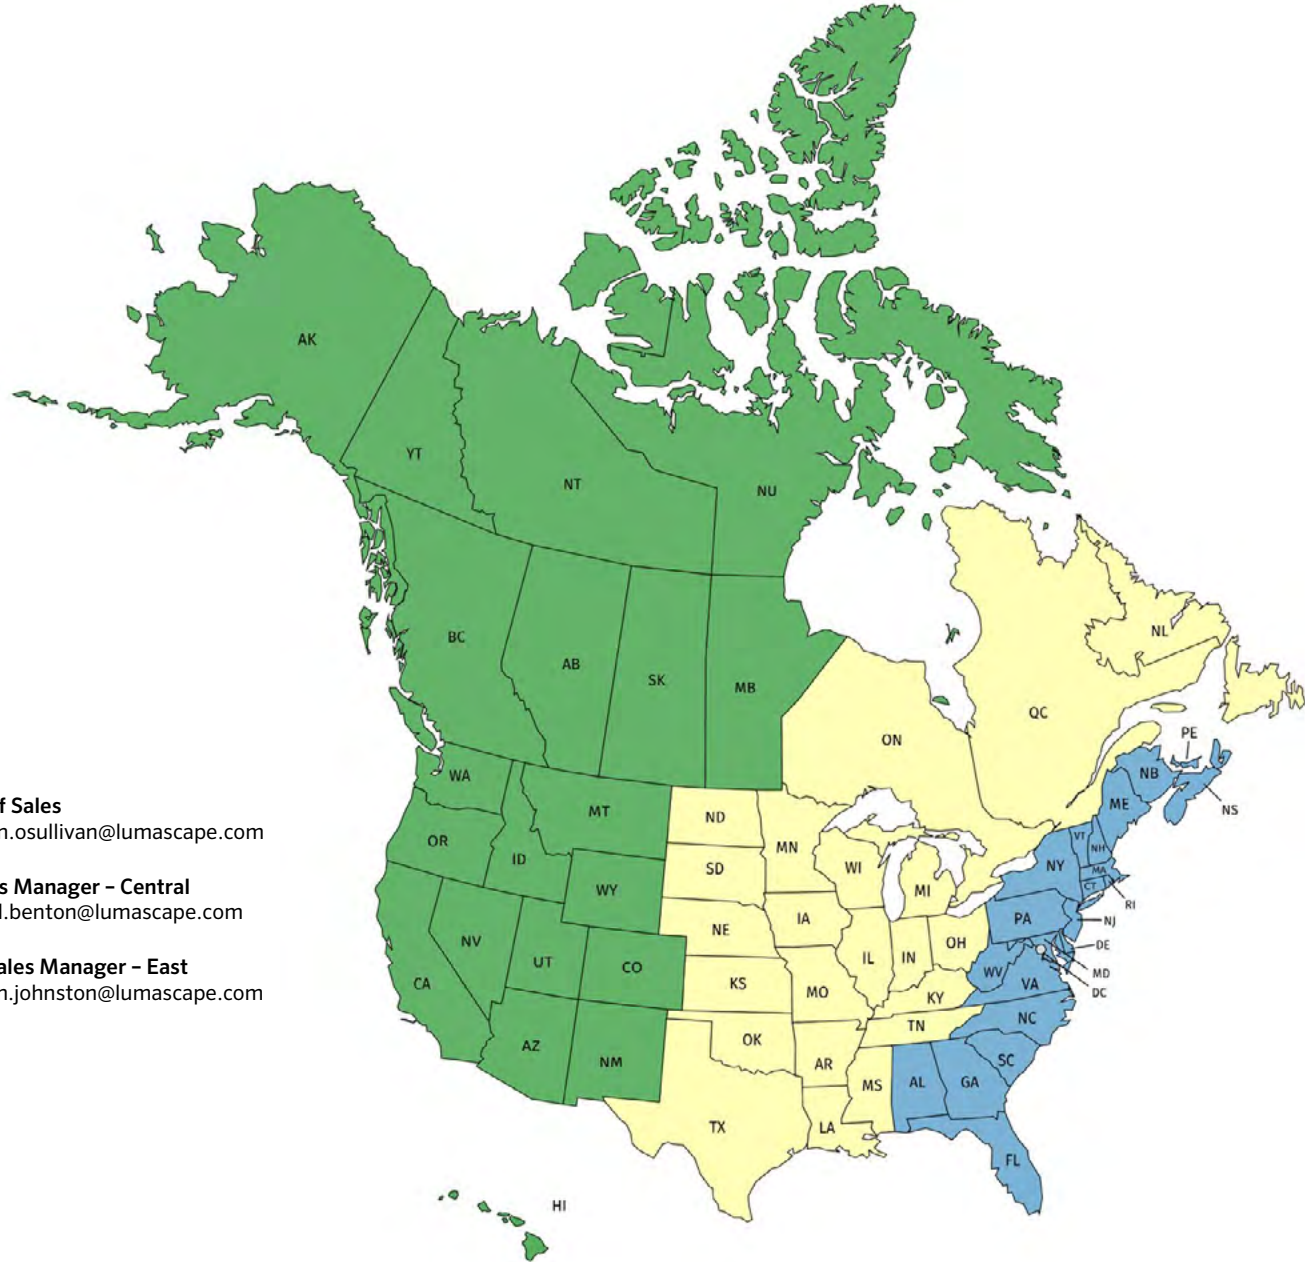

North America Territory Map

AGENT REGIONS

- Brian O'Sullivan | Director of Sales**
M: +1 760 822 5629 | E: brian.osullivan@lumascape.com
- Paul Benton | Regional Sales Manager - Central**
M: +1 320 423 0802 | E: paul.benton@lumascape.com
- Brian Johnston | Regional Sales Manager - East**
M: +1 347 834 6330 | E: brian.johnston@lumascape.com