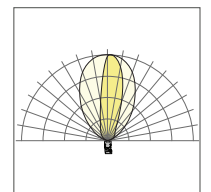

LINEALUX L5

A 2nd generation, high-output luminaire that combines technology and performance in a stylish linear form factor.

Available in RGBW, RGBA, Tunable White and a wide selection of white color temperatures.

Asymmetric Optics Options