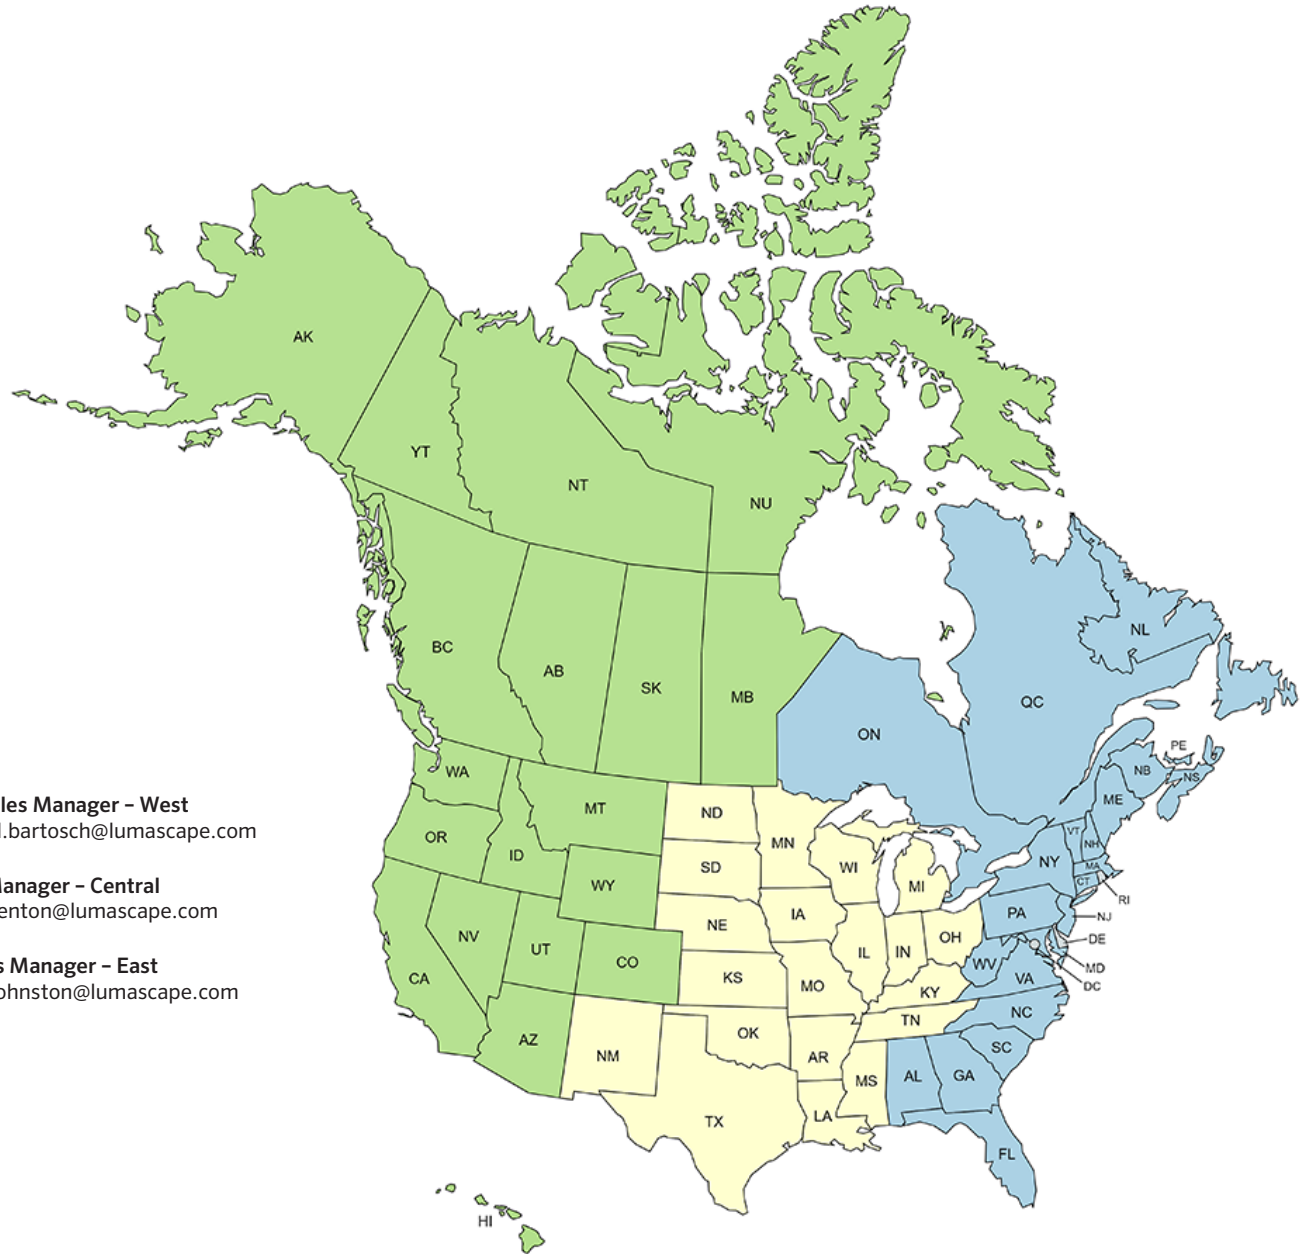

North America Territory Map

AGENT REGIONS

- Michael Bartosch | Regional Sales Manager - West**
C: +1-323-388-1579 | E: michael.bartosch@lumascope.com
- Paul Benton | Regional Sales Manager - Central**
C: +1-320-423-0802 | E: paul.benton@lumascope.com
- Brian Johnston | Regional Sales Manager - East**
C: +1-347-834-6330 | E: brian.johnston@lumascope.com