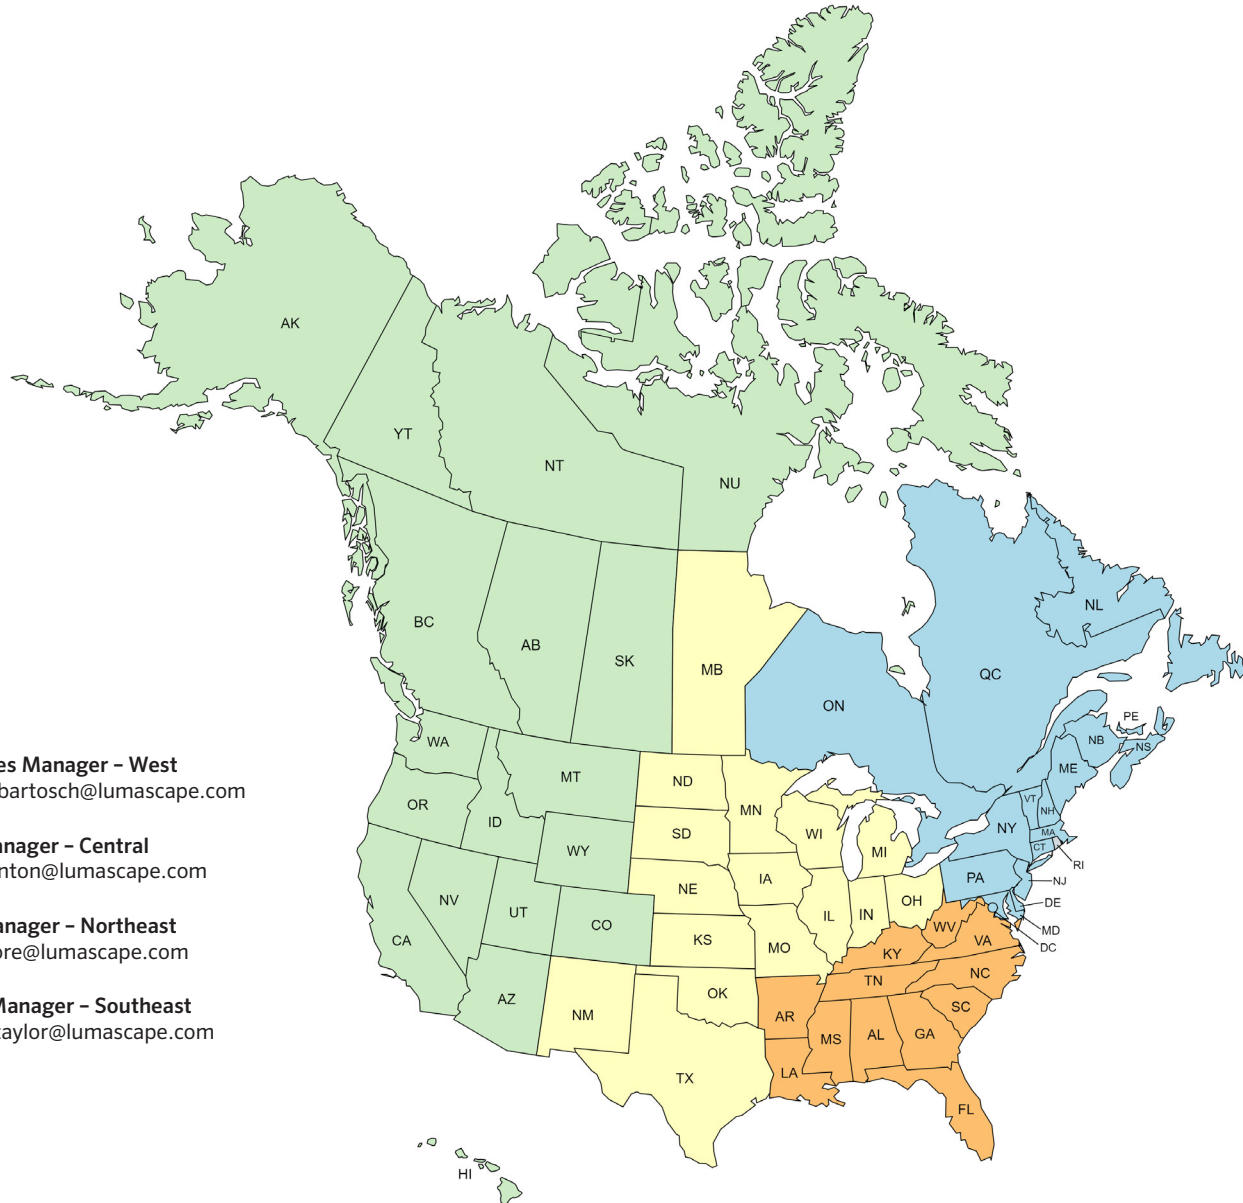

# North America Territory Map

## AGENT REGIONS

-  **Michael Bartosch | Regional Sales Manager - West**  
C: +1-323-388-1579 | E: michael.bartosch@lumascope.com
-  **Paul Benton | Regional Sales Manager - Central**  
C: +1-320-423-0802 | E: paul.benton@lumascope.com
-  **Evan Lepore | Regional Sales Manager - Northeast**  
C: +1-917-801-9591 | E: evan.lepore@lumascope.com
-  **Natalie Taylor | Regional Sales Manager - Southeast**  
C: +1-770-652-5344 | E: natalie.taylor@lumascope.com