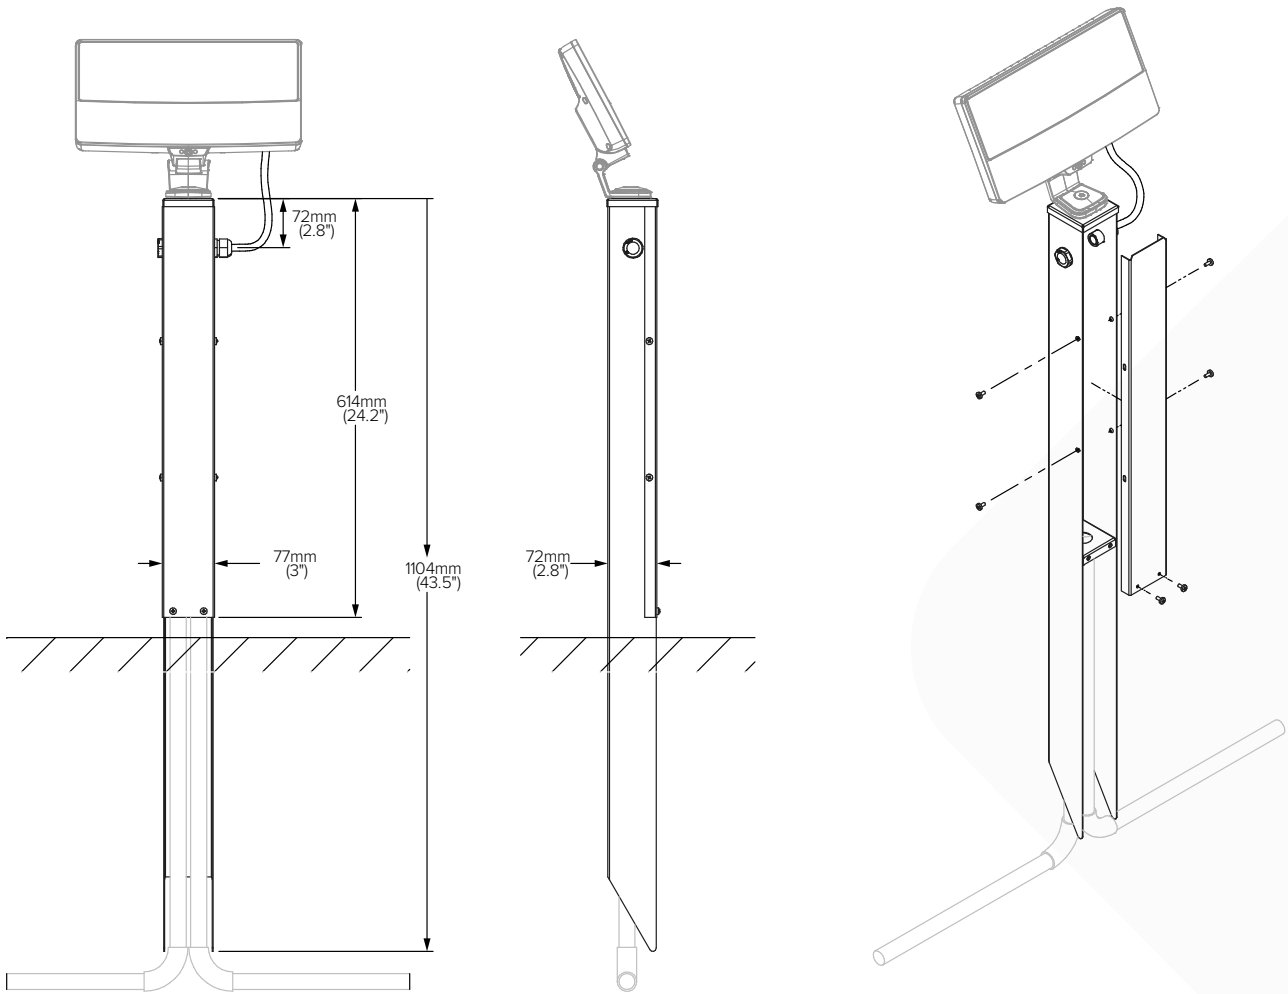

LS6325-12

Length	Code
12"	12
24"	24

Finish	Code
Stainless Steel	SS
Black	BL
Anthracite Grey	AG
Basalt Grey	BT
Anodic Silver	SL
White	WT
Dark Bronze	DB
Latte	LT
Dark Aluminum	DA
Custom RAL	CC ⁽¹⁾

(1) Please provide RAL colour.

■ Features

- 316 Marine Grade Stainless Steel construction
- Two standard lengths options available
- Several finish options available including custom colours

LS6325-24