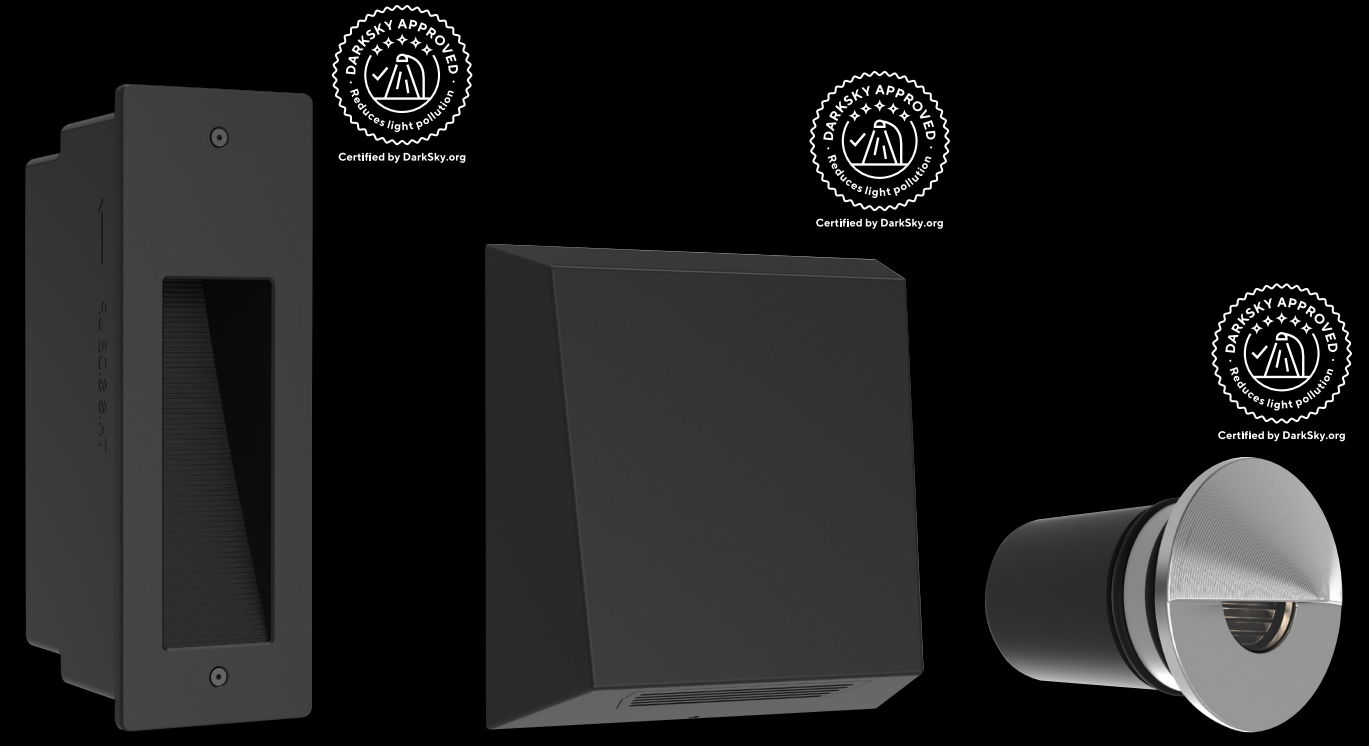

DarkSky Kit

DarkSky Approved Luminaires

Certified by DarkSky.org

Ridge RG4
LS1282

Reed RD2
LS1252

Nero NE2
LS333

Vedita VE5
LS9405

Vedita VE8
LS9408

Underwater

DarkSky Approved

Wall Mounted and Wall Recessed

DarkSky Approved

Luminaire Name	Nero	Vedita	Reed	Ridge	Vedita
Short Code	NE2	VE5	RD2	RG4	VE8
Product Code	LS333	LS9405	LS1252	LS1282	LS9408
Power Consumption	8.2W (DarkSky model)	2.8W	9W	10W	3W
Output	227 lm (2700K)	33lm (2700K)	56lm (3000K)	161lm (3000K)	30 lm (3000K)
Colour Temperature	2200K, 2700K, 3000K, other options available on request	2200K, 2700K, 3000K, other options available on request	2700K, 3000K, other options available on request	2700K, 3000K, other options available on request	2700K, 3000K, Red Orange LED 620nm, other options available on request
Input Voltage	30 Vdc	24Vdc (International), 12-15Vac/12-24Vdc (N.America)	220-240Vac, 50Hz (International) 120/277 Vac, 60 Hz (N.America)	220-240Vac, 50Hz (International) 120/277 Vac, 60 Hz (N.America)	24Vdc (International), 24Vdc (N.America)
Dimmable	Yes	Yes	Yes	Yes	Yes
Protocol	PWM, 0-10V*, DALI*	PWM, 0-10V*, DALI*	DALI, 0-10V	DALI, 0-10V	PWM, 0-10V*, DALI*
IP	68	68 (to 6'/2m)	66/67	65	68
IK	10	10	9	9	10
Dimensions	Ø 5.2" x 3.1" Ø 132mm x 80mm	Ø 1.9" x 2.5" Ø 48mm x 62mm	3" (w) x 9" (h) x 4" (d) 76mm (w) x 229mm (h) x 102mm (d)	5.9"(w) x 6.2"(h) x 2.1"(d) 150mm (w) x 157mm (h) x 53mm (d)	Ø 2.1" x 2.4" Ø 52mm x 62mm
Certifications	ETL, CE, RCM	ETL, CE, UKCA, RCM	UL, CE, RCM, ADA	UL, CE, UKCA, RCM, FCC	ETL, CE, UKCA, RCM
Environment	Swimming pools, spas and fountains	Swimming pools, spas and fountains	Hardscapes, Landscapes	Hardscapes, Landscapes	Hardscapes, Landscapes

*additional multi-converter hardware required (LS6560)

Vedita VE5 dimensions do not include pre-installation housing.

Ridge wiring back box required for international installation

Vedita VE8 dimensions do not include pre-installation housing.