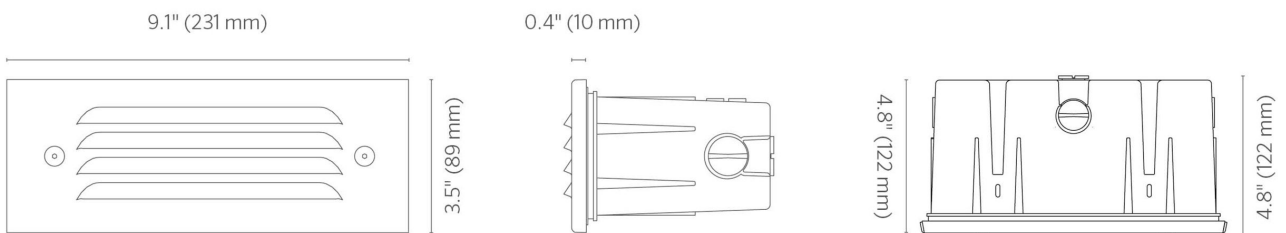

Dimensions rSTR23