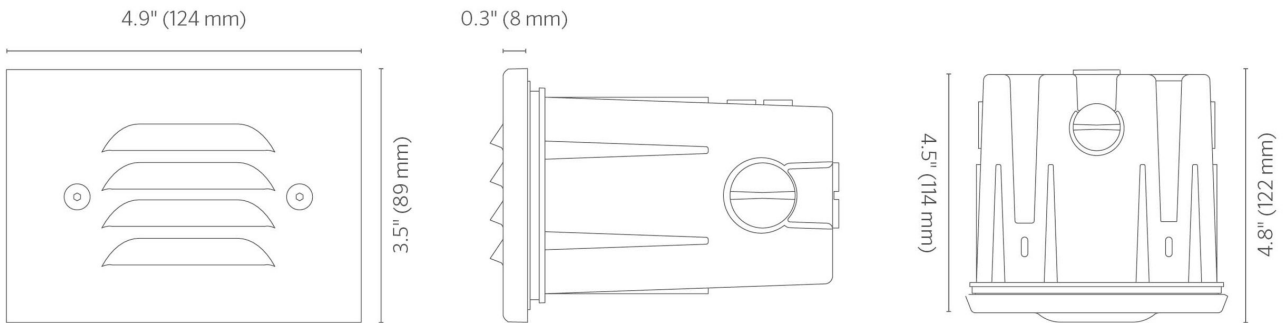

Specifications

Dimensions rSTR13