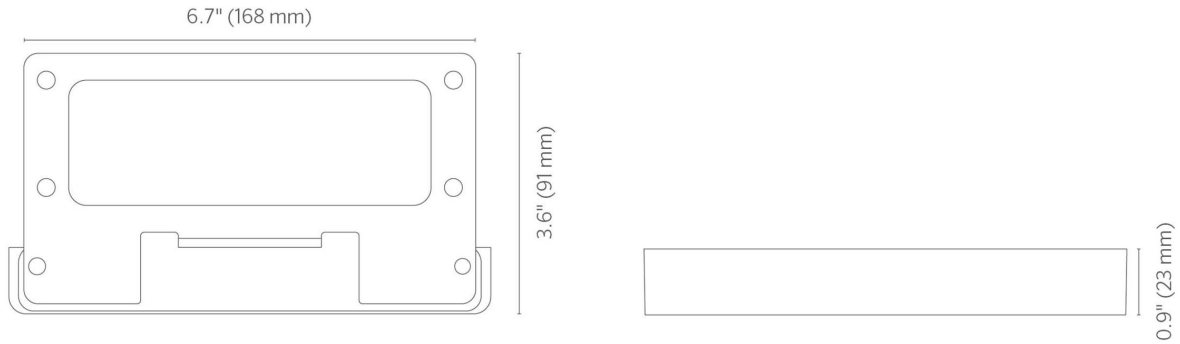

Specifications

Dimensions

Photometrics 1LED

sStrip-17 1 LED Illuminance at a Distance

Feet (Meters)	Center Beam	Beam Width	
	Foot-Candles (Lux)	Vertical 19.4°	Horizontal 19.6°
2' (0.6 m)	77.4 fc (833 lx)	0.7' (0.2 m)	0.7' (0.2 m)
4' (1.2 m)	19.4 fc (209 lx)	1.4' (0.4 m)	1.4' (0.4 m)
6' (1.8 m)	8.6 fc (93 lx)	2.0' (0.6 m)	2.1' (0.6 m)
8' (2.4 m)	4.8 fc (52 lx)	2.7' (0.8 m)	2.8' (0.9 m)
10' (3.1 m)	3.1 fc (33 lx)	3.4' (1.0 m)	3.5' (1.1 m)